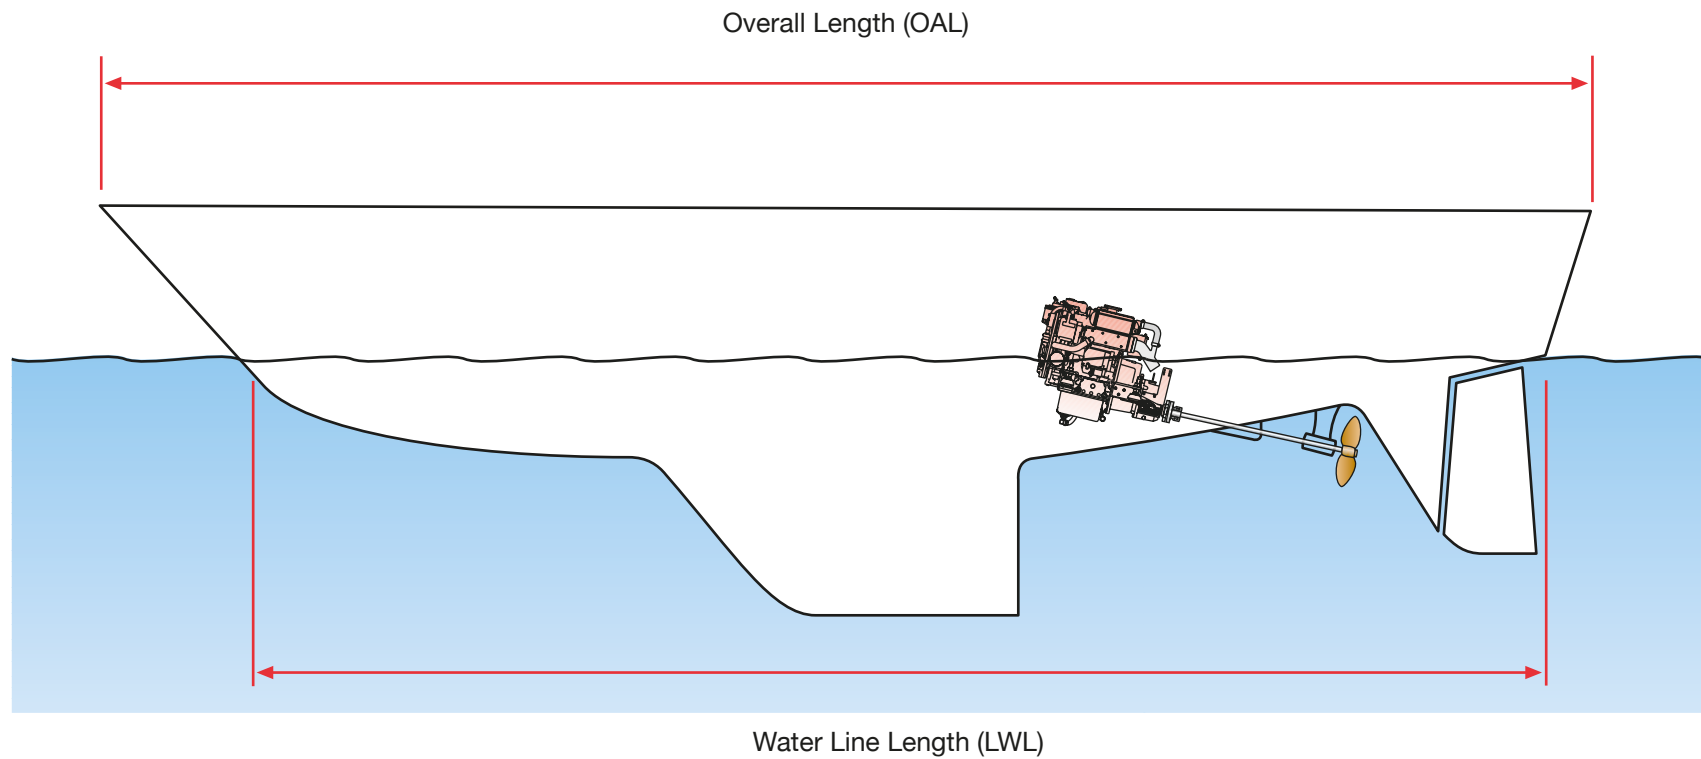

Vessel Length:

BETA MARINE

Beta Marine Limited, Davy Way, Waterwells, Quedgeley, Gloucester. GL2 2AD. UK
Web: www.betamarine.co.uk | Email: sales@betamarine.co.uk | Tel: +44 (0)1452 723492